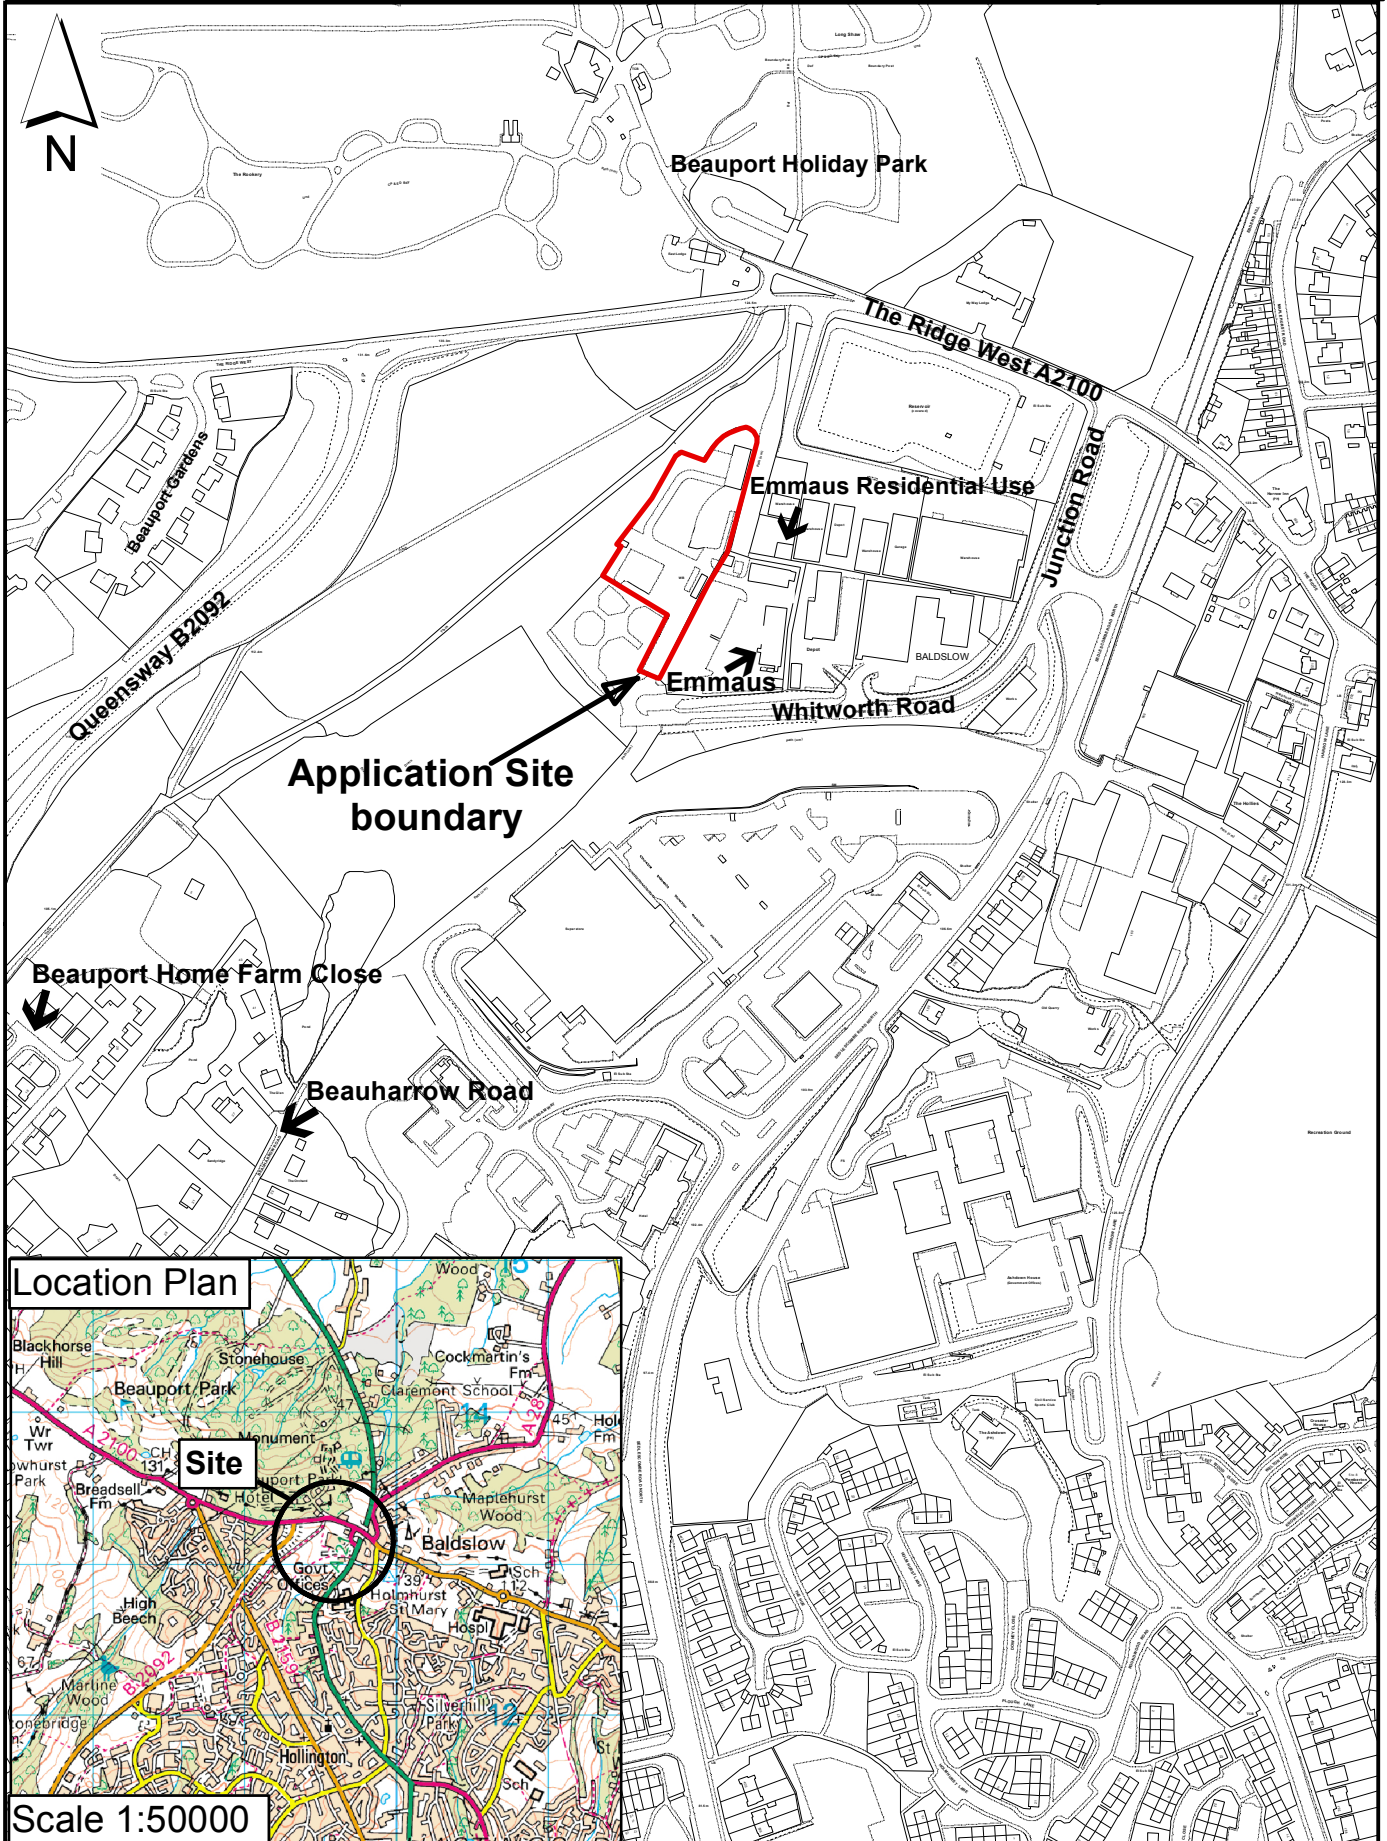

HS/759/CM

Sussex Waste Management Site, Whitworth Road, St Leonards-on-Sea

Scale 1:4500

Rupert Clubb BEng (Hons) CEng MICE
Director of Communities,
Economy and Transport
East Sussex County Council

Reproduced from the Ordnance Survey mapping with the permission of the Controller of Her Majesty's Stationery Office © Crown Copyright. Unauthorised reproduction infringes Crown copyright and may lead to prosecution or civil proceedings. East Sussex County Council, 100019601, 2015